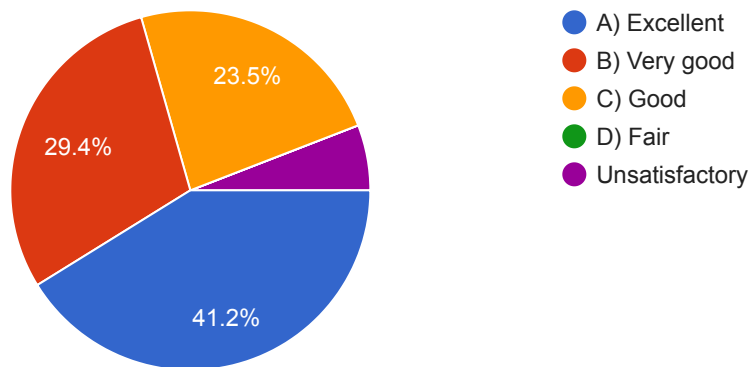

7) What is your remark on value education provided by institution for the social benefits?

17 responses